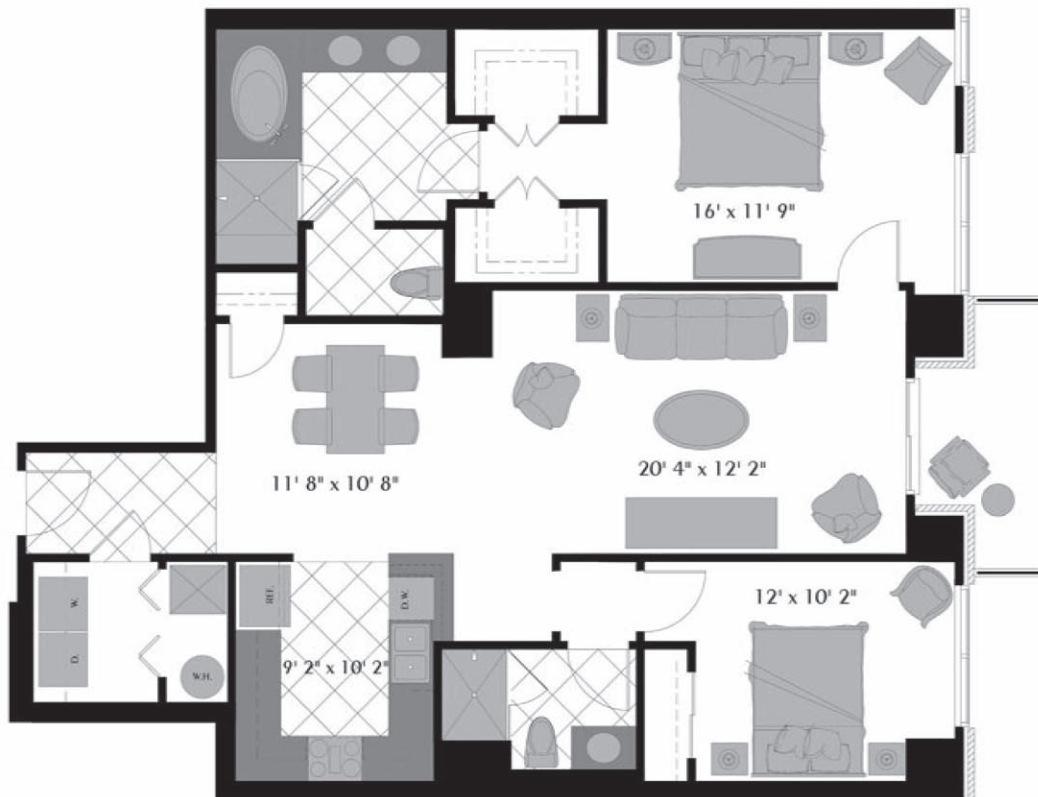

TERRACE

AT RIVER PLACE

RESIDENCES 306, 406, 506, 606

1365 SQUARE FEET (HEATED)

64 SQUARE FEET (BALCONY)

2 BEDROOMS, 2 BATHS

All dimensions shown are approximate and plans, specifications and standard features are subject to modifications and improvements at any time without notice.
Room dimensions may vary between the individually built residences. These illustrations are artist's concepts and may vary in detail from plans and specifications.