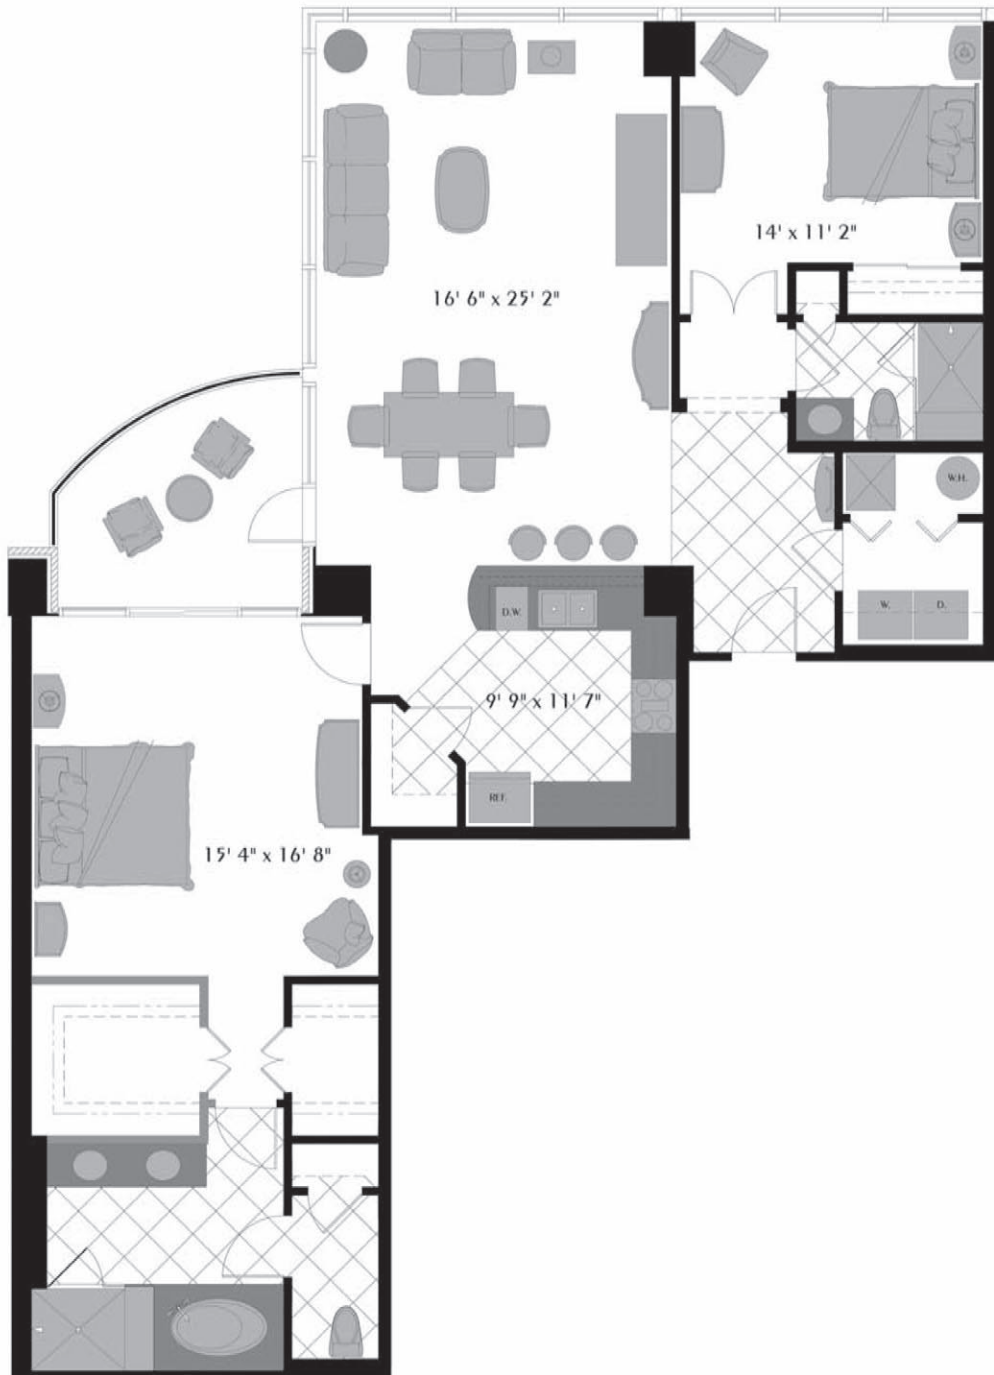

TERRACE

AT RIVERPLACE

RESIDENCES 304, 404, 504, 604

1688 SQUARE FEET (HEATED)

108 SQUARE FEET (BALCONY)

2 BEDROOMS, 2 BATHS

All dimensions shown are approximate and plans, specifications and standard features are subject to modifications and improvements at any time without notice. Room dimensions may vary between the individually built residences. These illustrations are artist's concepts and may vary in detail from plans and specifications.