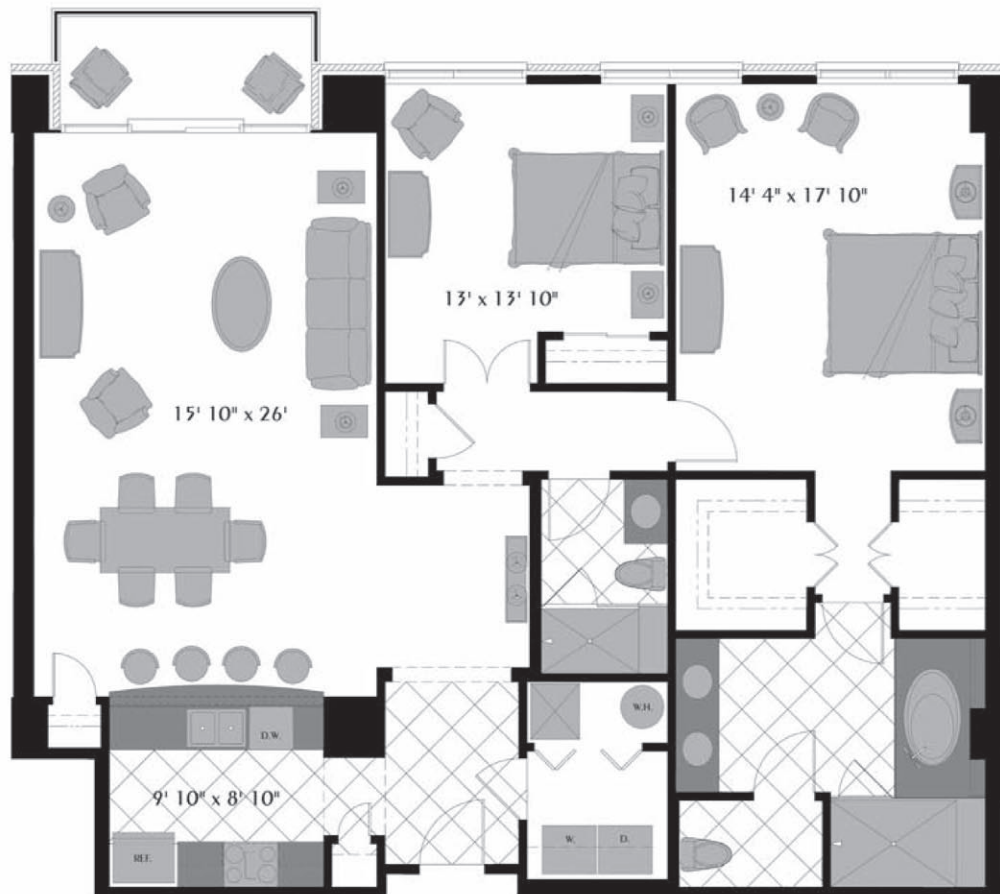

TERRACE

AT RIVER PLACE

RESIDENCES 303, 403, 503, 603

1 673 SQUARE FEET (HEATED)

65 SQUARE FEET (BALCONY)

2 BEDROOMS, 2 BATHS

All dimensions shown are approximate and plans, specifications and standard features are subject to modifications and improvements at any time without notice.
Room dimensions may vary between the individually built residences. These illustrations are artist's concepts and may vary in detail from plans and specifications.