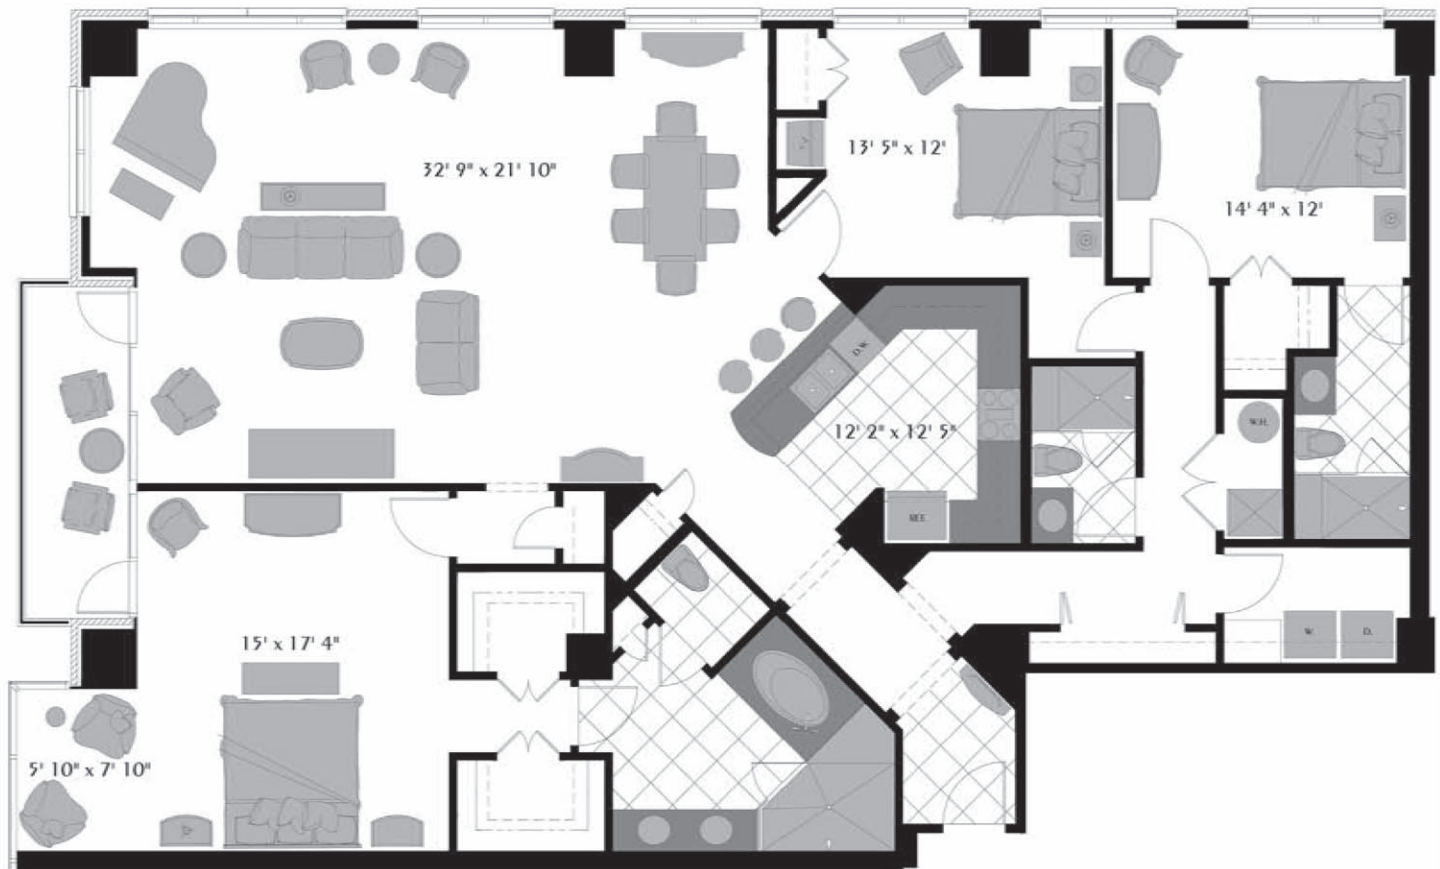

TERRACE

AT RIVERPLACE

RESIDENCES 302, 402, 502

2471 SQUARE FEET (HEATED)

88 SQUARE FEET (BALCONY)

3 BEDROOMS, 3 BATHS

All dimensions shown are approximate and plans, specifications and standard features are subject to modifications and improvements at any time without notice.
Room dimensions may vary between the individually built residences. These illustrations are artist's concepts and may vary in detail from plans and specifications.