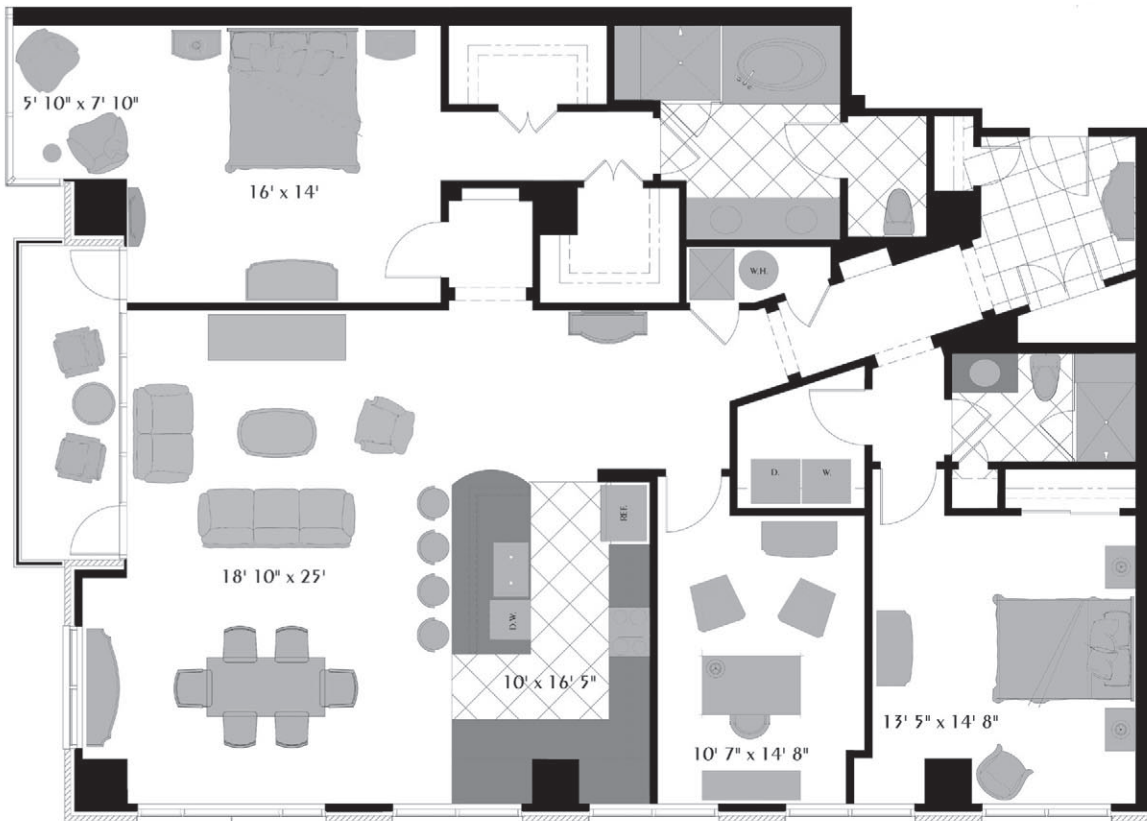

# TERRACE

AT RIVERPLACE

## RESIDENCES 301, 401, 501

2159 SQUARE FEET (HEATED)

88 SQUARE FEET (BALCONY)

2 BEDROOMS WITH A STUDY, 2 BATHS

All dimensions shown are approximate and plans, specifications and standard features are subject to modifications and improvements at any time without notice.  
Room dimensions may vary between the individually built residences. These illustrations are artist's concepts and may vary in detail from plans and specifications.