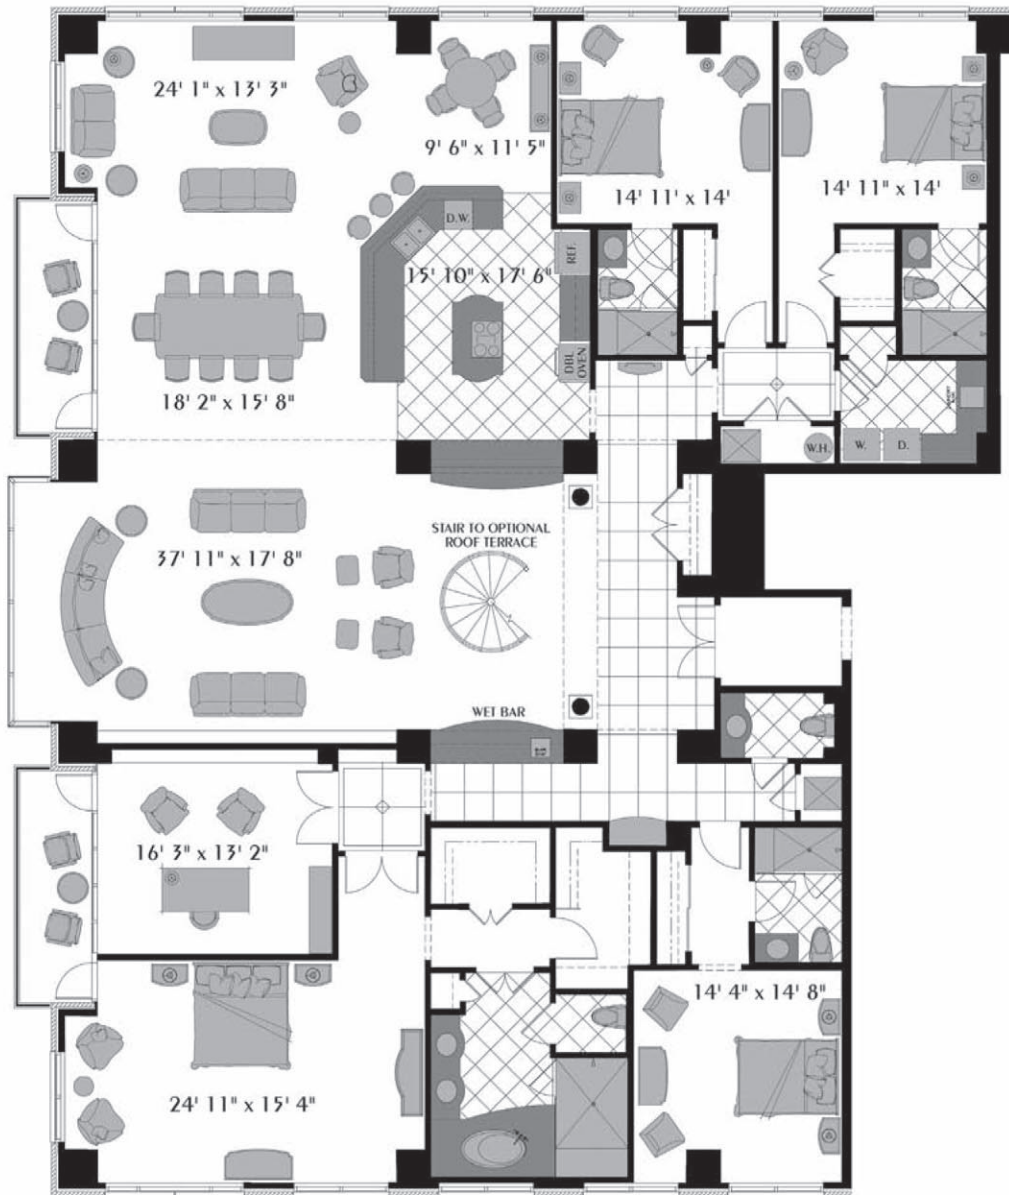

# TERRACE

AT RIVERPLACE

## PENTHOUSE RESIDENCE 602

4630 SQUARE FEET (HEATED)

176 SQUARE FEET (BALCONY)

4 BEDROOMS WITH STUDY, 4.5 BATHS

All dimensions shown are approximate and plans, specifications and standard features are subject to modifications and improvements at any time without notice.  
Room dimensions may vary between the individually built residences. These illustrations are artist's concepts and may vary in detail from plans and specifications.